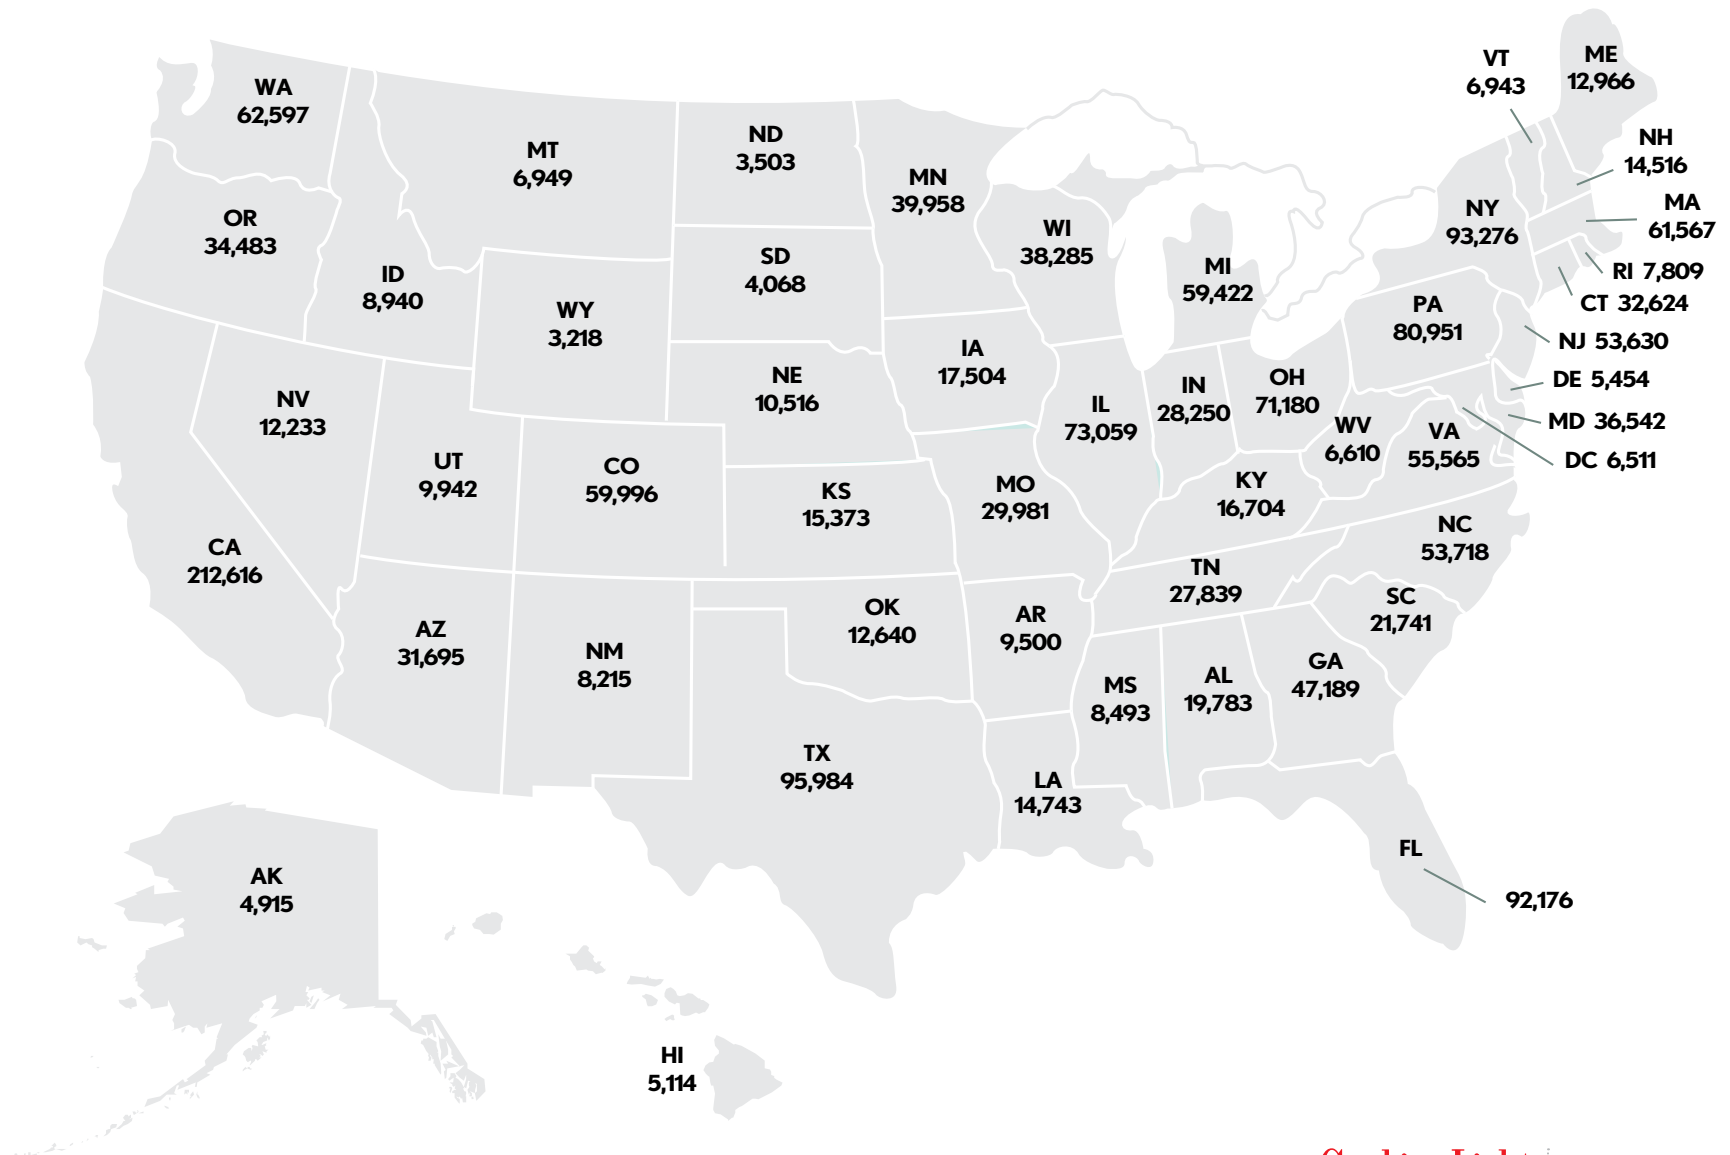

# Circulation Map

*Average paid and verified circulation: 1,772,029*

ABC Publishers Statement for six months ending June 30, 2009  
\*Geographic data based on May 2009 issue